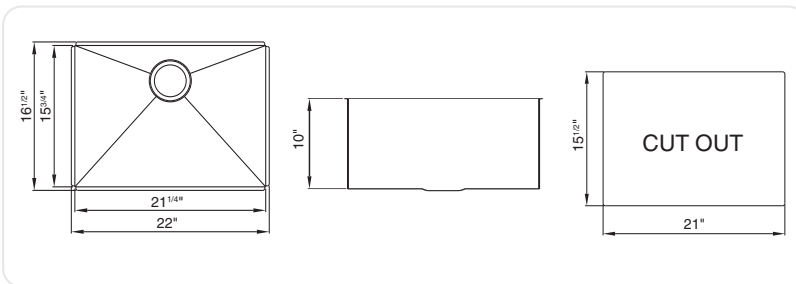

ESATTO

Stainless Steel I.0 Large Deep Bowl
Undermount

AS-ES10LXUSUM

- Features**
- 18 gauge Series 304 Steel
 - Undermount installation
 - Bowl depth 10"
 - Fitted with high density sound deadening pads
 - Spray back coating
 - Cross-tapered bowls for efficient drainage
 - Brushed finish

Finish

Brush Polish

Drainer Grid
AS-ES10LDXXPK

Demi Drainer
AS-ES05DDXXPK

Chopping Board
AS-ES10CB92PK

We reserve the right to amend specifications, weights, measures and color availability without prior notice. All measurements are in millimetres unless otherwise stated.